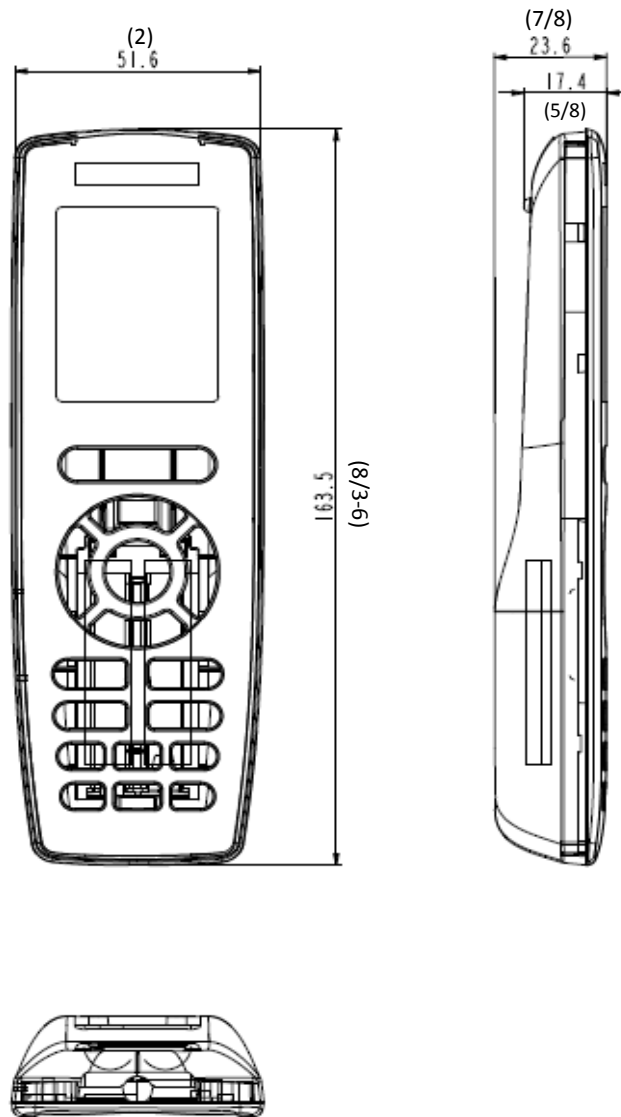

# YAP1F

This smart zone controller is a Standard version for cassette IDU, High Wall IDU and optional version for duct IDU.

	I feel	
	Set fan speed	
	Turbo mode	
	Send signal	
Operation mode		Auto mode
		Cool mode
		Dry mode
		Fan mode
		Heat mode
		Sleep mode
	8°C heating function	
	Power limiting operation	
	Health mode	
	Scavenging function	
	X-FAN function	
		Set temp.
	Temp. display type	
		Outdoor ambient temp.
	Clock	
	Set temperature	
	WiFi function	
	Set time	
	TIMER ON / TIMER OFF	
	Left & right swing	
	Up & down swing	
	Child lock	
	Quiet	

## Outline and Physical Dimensions of YAP1F

Unit outline dimension: mm(inch)