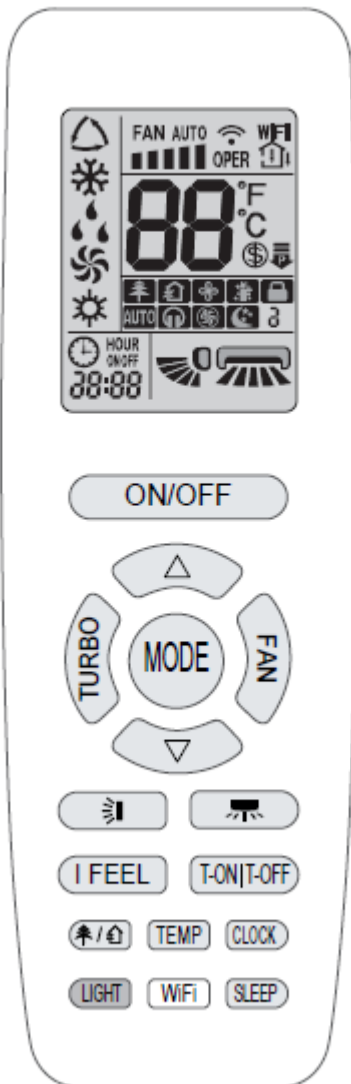

# YAP1F

This smart zone controller is a Standard version for cassette IDU, High Wall IDU and optional version for duct IDU.

	I feel	
	Set fan speed	
	Turbo mode	
	Send signal	
Operation mode		Auto mode
		Cool mode
		Dry mode
		Fan mode
		Heat mode
		Sleep mode
	8°C heating function	
	Power limiting operation	
	Health mode	
	Scavenging function	
	X-FAN function	
		Set temp.
	Temp. display type	
		Outdoor ambient temp.
	Clock	
	Set temperature	
	WiFi function	
	Set time	
	TIMER ON / TIMER OFF	
	Left & right swing	
	Up & down swing	
	Child lock	
	Quiet	